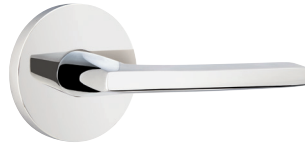

EMTEK®
Helios Door Lever
With Disk Rosette

5109.HLO

EMTEK®
Habitat Cabinet Knob

86624