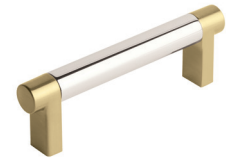

ROHL®
Eclissi™ Pull-Down Kitchen
Faucet With C-Spout

EC55D1

EMTEK®
SELECT T-Bar Smooth
Door Lever With Disk Rosette

5109.TA.SM

EMTEK®
SELECT Smooth
Cabinet Pull

84052.REC.SM

ROHL®
Eclissi™ Wall Mount Lavatory
Faucet Trim With C-Spout