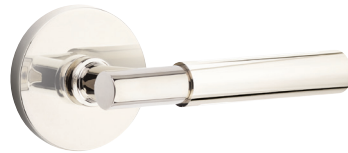

EMTEK®
SELECT T-Bar Smooth
Door Lever With Disk Rosette
5109.TA.SM