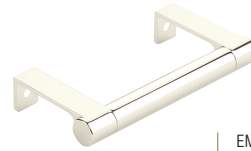

PERRIN & ROWE®
Holborn™ Pull-Down Kitchen
Faucet With C-Spout
U.4044

PERRIN & ROWE®
Holborn™ Widespread Lavatory
Faucet With C-Spout
U.3955LS

EMTEK®
Egg Door Knob
With Disk Rosette
5109.E

EMTEK®
SELECT Smooth
Cabinet Edge Pull
84080.EDGR.SM