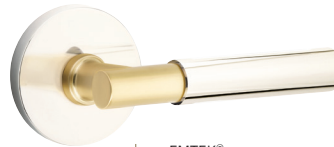

ROHL®
Eclissi™ Pull-Down Kitchen
Faucet With C-Spout

EC55D1

EMTEK®
SELECT T-Bar Smooth
Door Lever With Disk Rosette

5109.TA.SM

EMTEK®
SELECT Smooth
Cabinet Pull

84052.REC.SM

ROHL®
Eclissi™ Wall Mount Lavatory
Faucet Trim With C-Spout