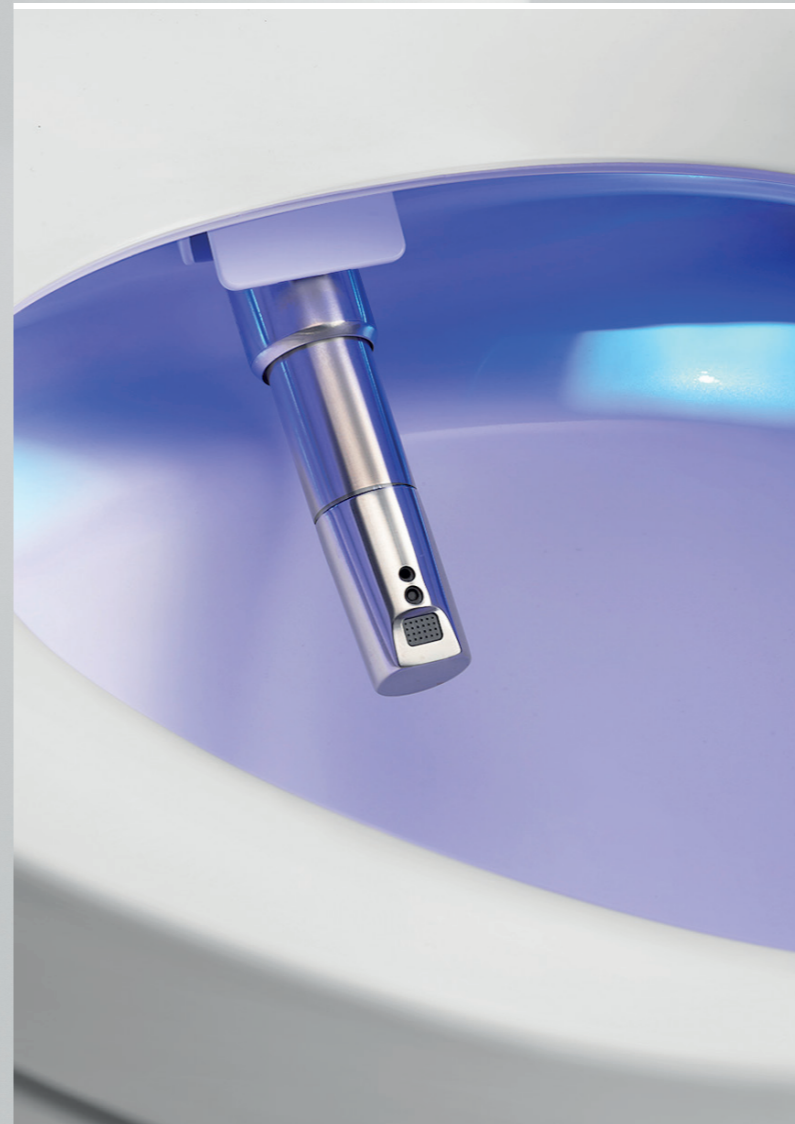

Hygiene

KOHLER® smart toilets deliver an elevated level of cleanliness for users. Automatic flush and automatic opening and closing of the lid create a touch-free experience while the stainless steel bidet wand delivers personal cleansing and comfort. Smart toilets also feature UV-light cleaning technology, which automatically sanitizes* the bidet wand every 24 hours.

Karing 2.0

Karing

Veil®

Minimalism celebrated

The Veil smart toilet epitomizes minimalist and ergonomic design with flowing and immaculately balanced curves. It's available in wall-mount and floor-mount options.

Veil |  INTERNATIONAL DESIGN EXCELLENCE AWARDS 2014 FINALIST

Eir®

An artful approach to design and technology

The Eir smart toilet exemplifies the art of innovation with its flowing lines and options for finish detail. It pairs a high-performance flushing platform with the latest in personal hygiene. Finish details are available in Rose Gold, and Sunrise Gold.

Numi® 2.0

The future reimagined

KOHLER. *Konnect*

Unmatched in design and technology, the Numi 2.0 smart toilet features personalized settings that let users fine-tune every option to their exact preferences. Kohler's most advanced toilet, it marks a new standard of excellence in the bathroom with its striking form, exceptional water efficiency, and unexpected features, including ambient lighting, *Bluetooth*® wireless technology, and Amazon Alexa connectivity. It's available in White and Honed Black.