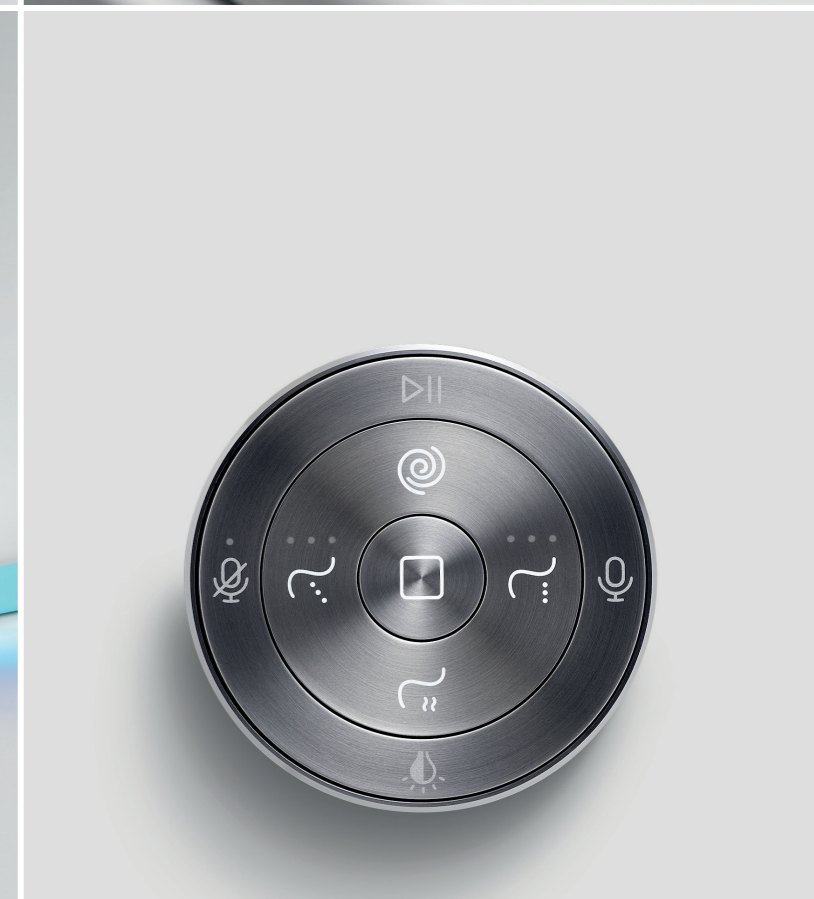

Numi® 2.0

The future reimagined

KOHLER. *Konnect*

Unmatched in design and technology, the Numi 2.0 smart toilet features personalized settings that let users fine-tune every option to their exact preferences. Kohler's most advanced toilet, it marks a new standard of excellence in the bathroom with its striking form, exceptional water efficiency, and unexpected features, including ambient lighting, *Bluetooth*® wireless technology, and Amazon Alexa connectivity. It's available in White and Honed Black.

Numi 2.0

Numi